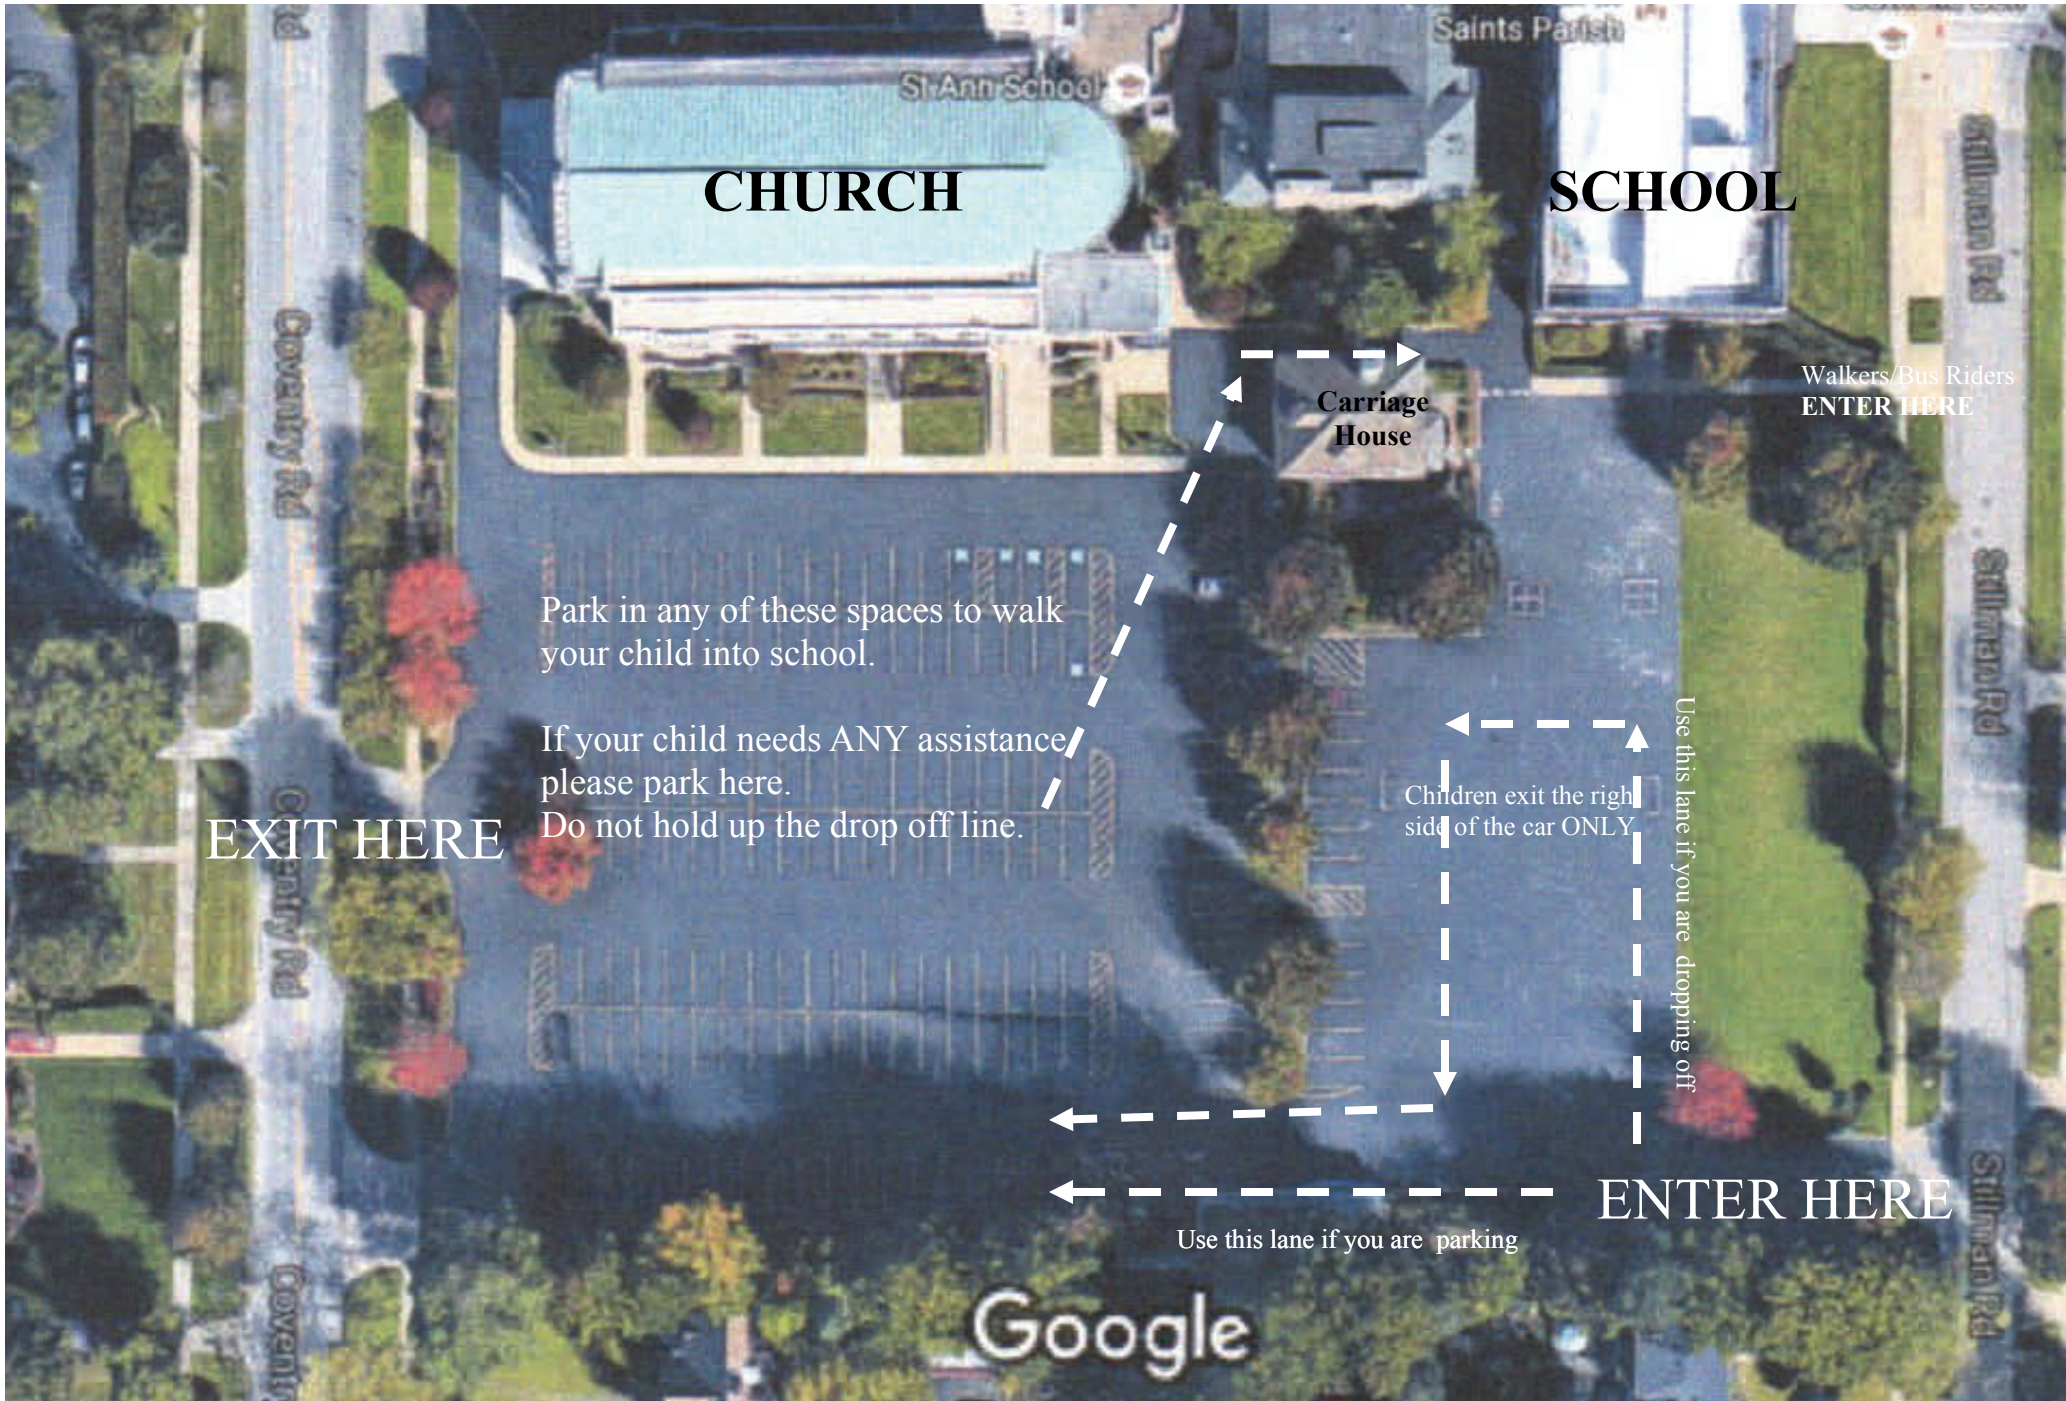

CHURCH

SCHOOL

Carriage House

No parking during afternoon pick up

← School children are dismissed here

Park for afternoon pickup here

EXIT HERE

Begin with the first spot and fill in one behind the other for each line.
Dismissal begins left to right

DO NOT ENTER

DO NOT ENTER

ENTER HERE

Do NOT park on Stillman Road

Google

AFTERNOON PICKUP

CHURCH

SCHOOL

Carriage House

Walkers/Bus Riders
ENTER HERE

Park in any of these spaces to walk your child into school.

If your child needs ANY assistance please park here.
Do not hold up the drop off line.

EXIT HERE

Children exit the right side of the car ONLY

Use this lane if you are dropping off

ENTER HERE

Use this lane if you are parking

Google

MORNING DROP OFF